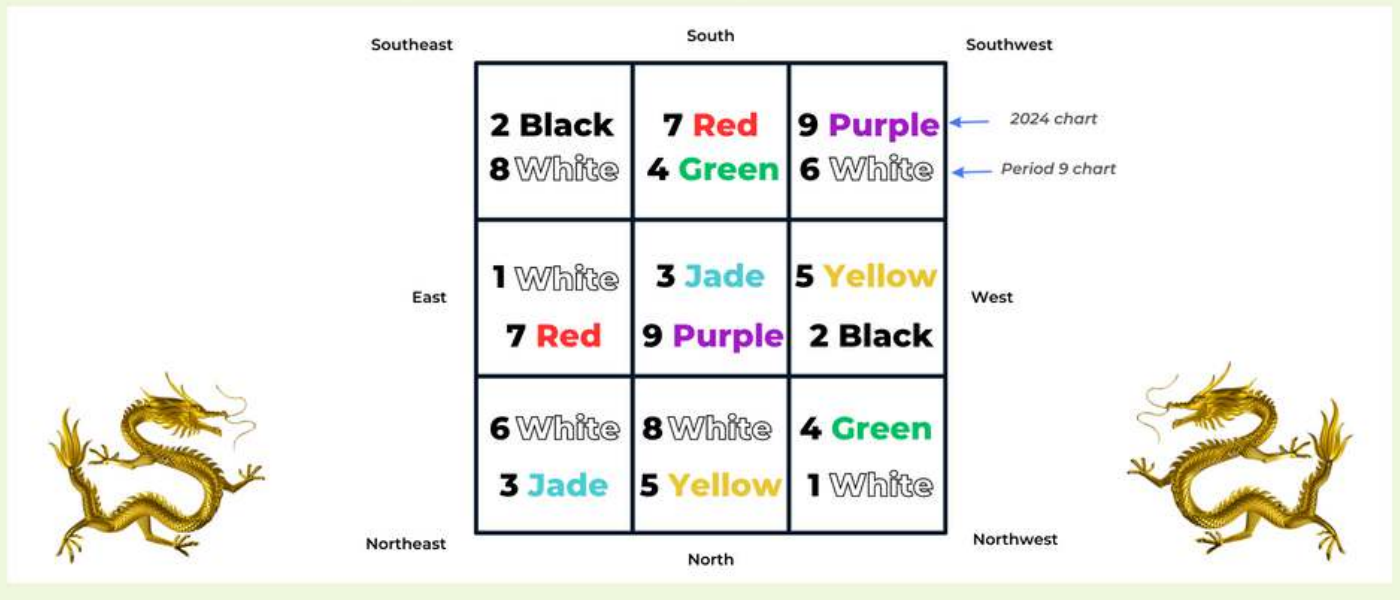

2024

Year of the dragon

2024 Year of the Dragon Suggested Feng Shui Setup

Free Download

www.picturehealer.com
Shih-tien Wu

(1) Wealth, career, business luck

#1, Southwest (9, 6)

Southeast	South	Southwest	
2 Black 8 White	7 Red 4 Green	9 Purple 6 White	← 2024 chart ← Period 9 chart
East		West	
1 White 7 Red	3 Jade 9 Purple	5 Yellow 2 Black	
Northeast	North	Northwest	
6 White 3 Jade	8 White 5 Yellow	4 Green 1 White	

(1) Wealth, career, business luck

#2, East (1, 7)

Southeast	South	Southwest	
2 Black 8 White	7 Red 4 Green	9 Purple 6 White	← 2024 chart ← Period 9 chart
East		West	
1 White 7 Red	3 Jade 9 Purple	5 Yellow 2 Black	
Northeast	North	Northwest	
6 White 3 Jade	8 White 5 Yellow	4 Green 1 White	