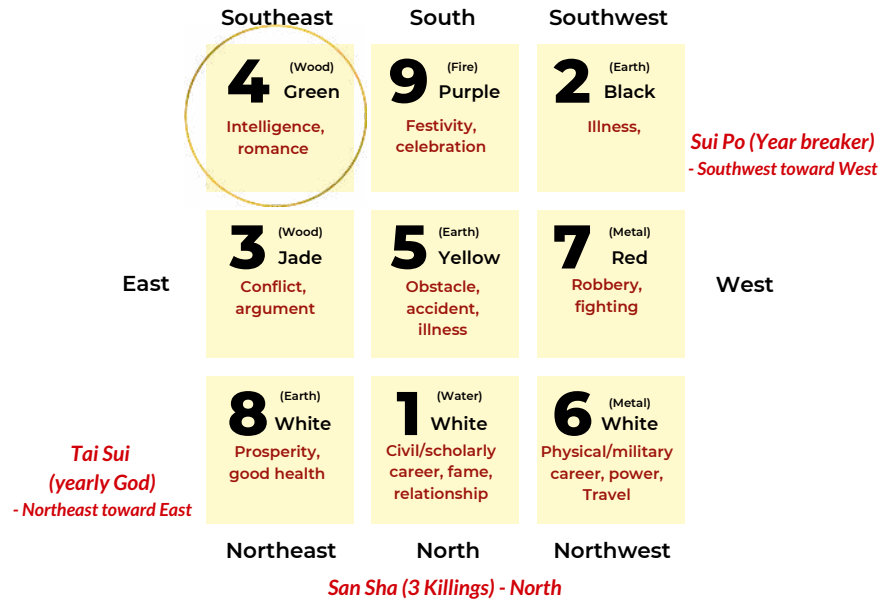

虎

2022

	Southeast	South	Southwest	
	4 (Wood) Green Intelligence, romance	9 (Fire) Purple Festivity, celebration	2 (Earth) Black Illness,	<i>Sui Po (Year breaker) - Southwest toward West</i>
East	3 (Wood) Jade Conflict, argument	5 (Earth) Yellow Obstacle, accident, illness	7 (Metal) Red Robbery, fighting	West
<i>Tai Sui (yearly God) - Northeast toward East</i>	8 (Earth) White Prosperity, good health	1 (Water) White Civil/scholarly career, fame, relationship	6 (Metal) White Physical/military career, power, Travel	
	Northeast	North	Northwest	
		<i>San Sha (3 Killings) - North</i>		

6. To enhance (physical/military type 武) career luck, power, travel (star 6 White)

In the Northwest (6 White star), add

- bronze *Qi Lin*
- bronze *dragon*
- statue of a *horse*
- painting of *dragons or horses*
- any *trophy or award*
- add the color of *yellow/brown (Earth)*
- avoid the color of *red/purple (Fire)*

虎

2022

7. To enhance intelligence, wisdom, romance, helpful people (star 4 Green)

In the Southeast (4 Green star), add

- Wen Chang Pagoda
- Chinese ink brush set
- 4 lucky bamboos
- green plants
- add Water elements such as the color of blue/black

虎

2022

8. To control the conflict, argument, negative people, or legal issues (star 3 Jade)

In the East (3 Jade star), add Metal or Fire elements:

- Luo Pan (Feng Shui compass) or Ba Gua
- bronze dragon turtle
- bronze Qi Lin/Pi Xiu
- add colors of red/purple (Fire) or white/silver (Metal).
- avoid blue/black (Water) or green (Wood colors).