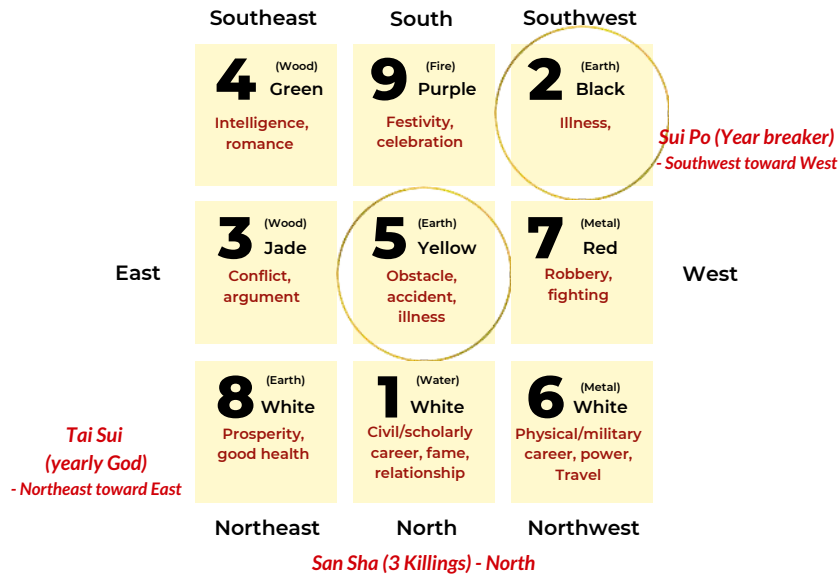

虎

2022

1. To control *Tai Sui*, *Sui Po*, *San Sha*

In the *Tai Sui* direction (Northeast toward east), add:
- **Tai Sui card or amulet**

General feng shui cures for *Tai Sui*, *Sui Po*, and *San Sha* (Northeast, North, and Southwest):

- **Qi Lin**
- **Pi Xiu**
- **Dragon turtle**

*** **Avoid facing *Tai Sui* direction when sitting down long term (eg. desk or sofa facing Northeast).**

*** **Avoid sitting in the *San Sha* direction (North) and facing South.**

*** **Avoid construction in these 3 areas.**

Avoid construction in the areas of *Tai Sui*, *Sui Po*, *San Sha*, and flying stars #2 (SW) and #5 (Center).

虎

2022

2. To reduce illness, accidents, or obstacles (stars 2 and 5)

Suitable colors:

- Black, blue, or white/silver/gold.

Avoid colors:

- Red, purple.

** Avoid construction In these areas.

虎

2022

3. To enhance wealth luck (star 8)