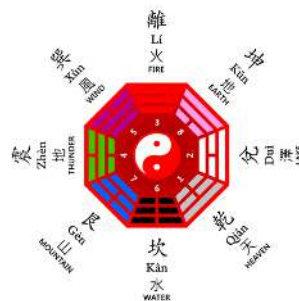

虎

2022

7. To enhance intelligence, wisdom, romance, helpful people (star 4 Green)

In the Southeast (4 Green star), add

- Wen Chang Pagoda
- Chinese ink brush set
- 4 lucky bamboos
- green plants
- add Water elements such as the color of blue/black

虎

2022

8. To control the conflict, argument, negative people, or legal issues (star 3 Jade)

In the East (3 Jade star), add Metal or Fire elements:

- Luo Pan (Feng Shui compass) or Ba Gua
- bronze dragon turtle
- bronze Qi Lin/Pi Xiu
- add colors of red/purple (Fire) or white/silver (Metal).
- avoid blue/black (Water) or green (Wood colors).

虎

2022

9. To control robbery, fighting, accidents, money loss, or legal trouble (star 7 Red)

In the West (7 Red star), add Water element:

- Saltwater cure
- picture or painting of water/ocean
- add colors of black or blue (eg, black area rug)
- avoid colors of yellow or brown (Earth)
- Luo Pan (feng shui compass) or Ba Gua
- Qi Lin or Pi Xiu