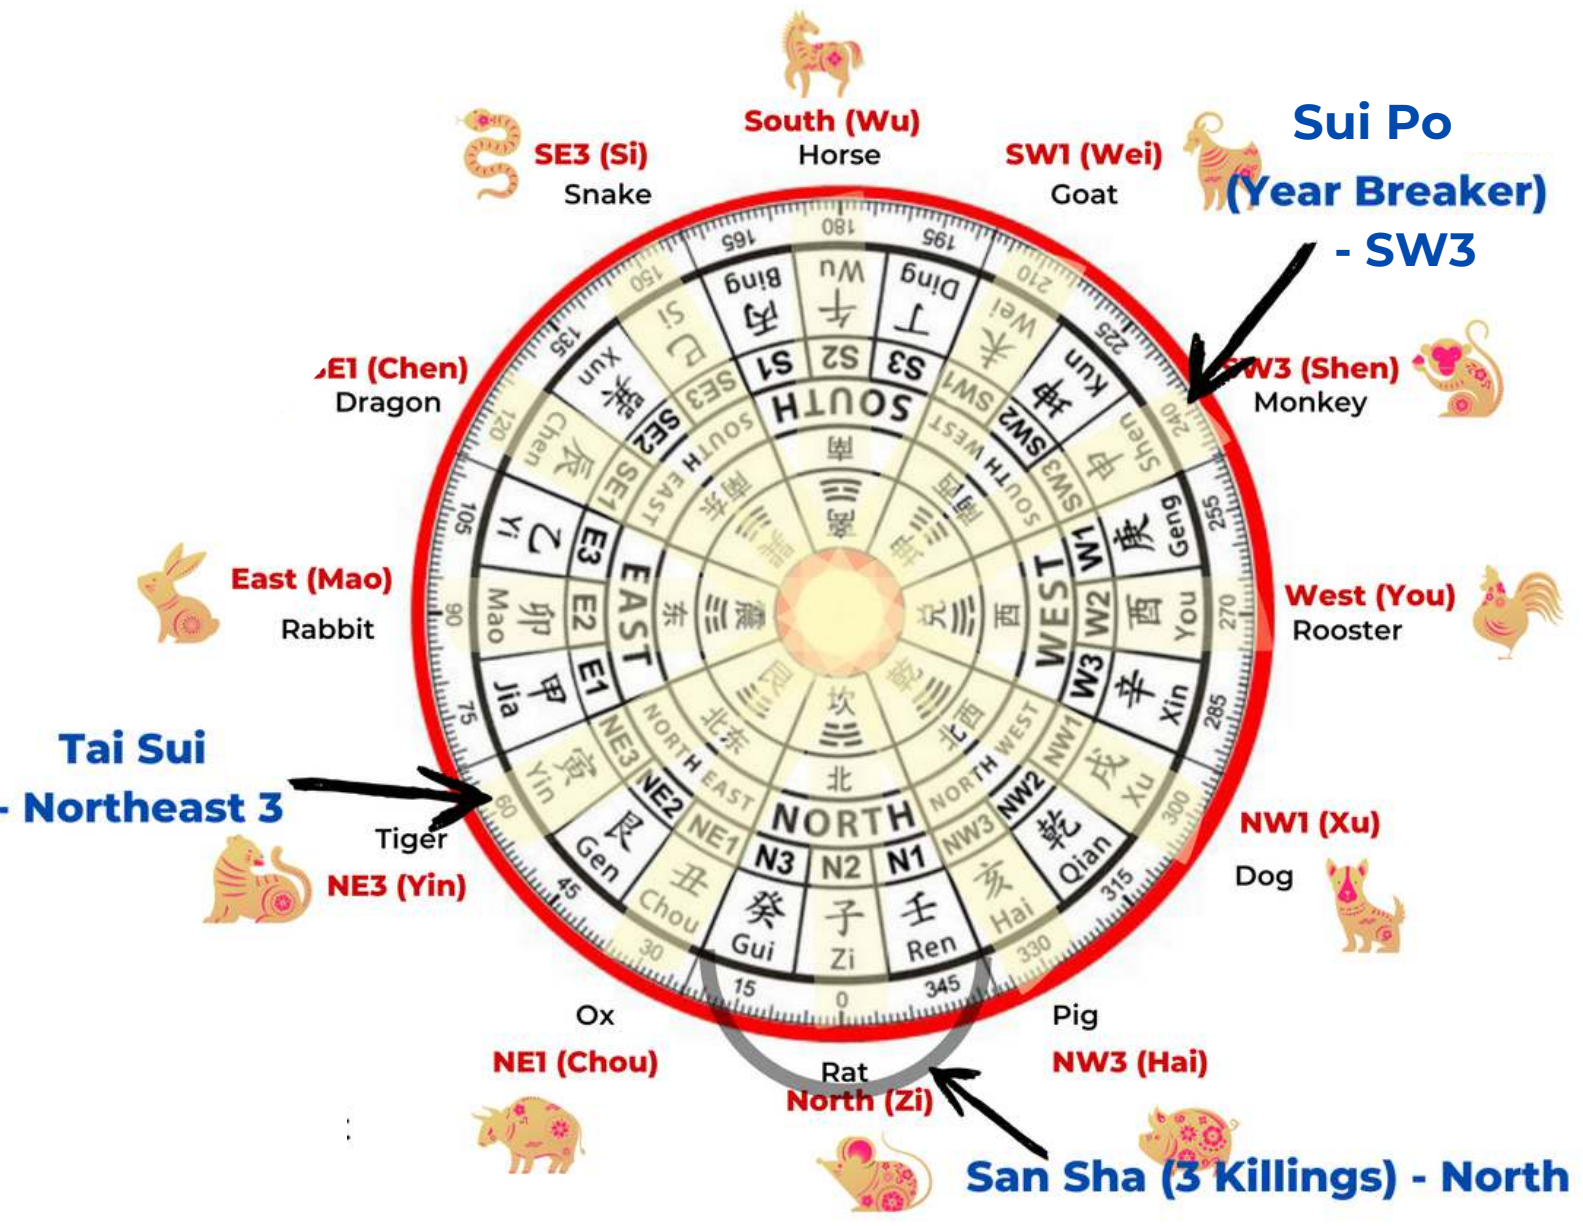

2022

YEAR OF THE TIGER

Flying Star Feng Shui
suggested
lucky items

2022

2022 Yearly Flying Star Feng Shui Chart

	Southeast	South	Southwest	
	4 (Wood) Green Intelligence, romance	9 (Fire) Purple Festivity, celebration	2 (Earth) Black Illness,	<i>Sui Po (Year breaker) - Southwest toward West</i>
East	3 (Wood) Jade Conflict, argument	5 (Earth) Yellow Obstacle, accident, illness	7 (Metal) Red Robbery, fighting	West
<i>Tai Sui (yearly God) - Northeast toward East</i>	8 (Earth) White Prosperity, good health	1 (Water) White Civil/scholarly career, fame, relationship	6 (Metal) White Physical/military career, power, Travel	
	Northeast	North	Northwest	<i>San Sha (3 Killings) - North</i>

虎

2022

1. To control *Tai Sui*, *Sui Po*, *San Sha*

In the *Tai Sui* direction (Northeast toward east), add:
- **Tai Sui card or amulet**

General feng shui cures for *Tai Sui*, *Sui Po*, and *San Sha* (Northeast, North, and Southwest):

- **Qi Lin**
- **Pi Xiu**
- **Dragon turtle**

*** **Avoid facing *Tai Sui* direction when sitting down long term (eg. desk or sofa facing Northeast).**

*** **Avoid sitting in the *San Sha* direction (North) and facing South.**

*** **Avoid construction in these 3 areas.**

Avoid construction in the areas of *Tai Sui*, *Sui Po*, *San Sha*, and flying stars #2 (SW) and #5 (Center).

虎

2022

2. To reduce illness, accidents, or obstacles (stars 2 and 5)