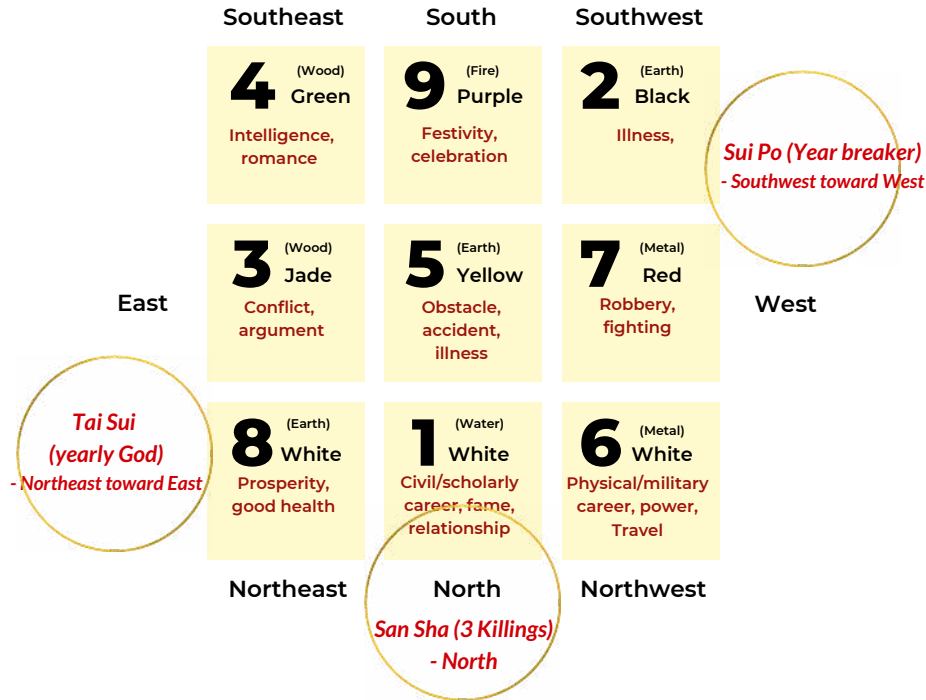

2022

YEAR OF THE TIGER

Flying Star Feng Shui
suggested
lucky items

2022

2022 Yearly Flying Star Feng Shui Chart

	Southeast	South	Southwest	
	4 (Wood) Green Intelligence, romance	9 (Fire) Purple Festivity, celebration	2 (Earth) Black Illness,	<i>Sui Po (Year breaker) - Southwest toward West</i>
East	3 (Wood) Jade Conflict, argument	5 (Earth) Yellow Obstacle, accident, illness	7 (Metal) Red Robbery, fighting	West
<i>Tai Sui (yearly God) - Northeast toward East</i>	8 (Earth) White Prosperity, good health	1 (Water) White Civil/scholarly career, fame, relationship	6 (Metal) White Physical/military career, power, Travel	
	Northeast	North	Northwest	<i>San Sha (3 Killings) - North</i>

虎

2022

1. To control *Tai Sui*, *Sui Po*, *San Sha*

In the *Tai Sui* direction (Northeast toward east), add:
- **Tai Sui card or amulet**

General feng shui cures for *Tai Sui*, *Sui Po*, and *San Sha* (Northeast, North, and Southwest):

6. To enhance (physical/military type 武) career luck, power, travel (star 6 White)

In the Northwest (6 White star), add

- bronze *Qi Lin*
- bronze *dragon*
- statue of a *horse*
- painting of *dragons or horses*
- any *trophy or award*
- add the color of *yellow/brown (Earth)*
- avoid the color of *red/purple (Fire)*

虎

2022

9. To control robbery, fighting, accidents, money loss, or legal trouble (star 7 Red)

In the West (7 Red star), add Water element:

- Saltwater cure
- picture or painting of water/ocean
- add colors of black or blue (eg, black area rug)
- avoid colors of yellow or brown (Earth)
- Luo Pan (feng shui compass) or Ba Gua
- Qi Lin or Pi Xiu