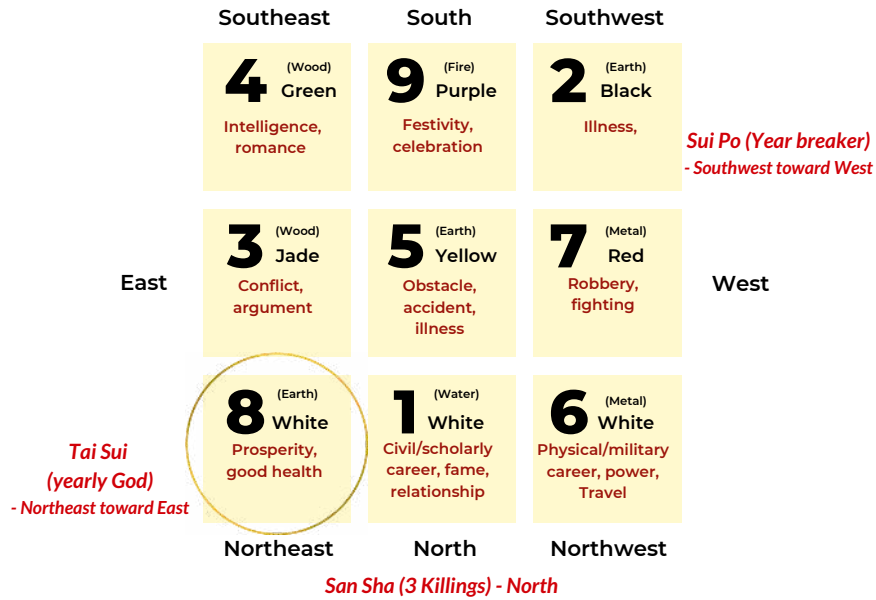

Suitable colors:

- Black, blue, or white/silver/gold.

Avoid colors:

- Red, purple.

** Avoid construction In these areas.

虎

2022

3. To enhance wealth luck (star 8)

In the Northeast (8 White star), add any **Earth or Fire elements**

- ceramic or porcelain vase/teapot
- jade or crystal (Amethyst)
- color or red, purple, yellow, or brown
- any money enhancer (money jar, money frog, money god...)