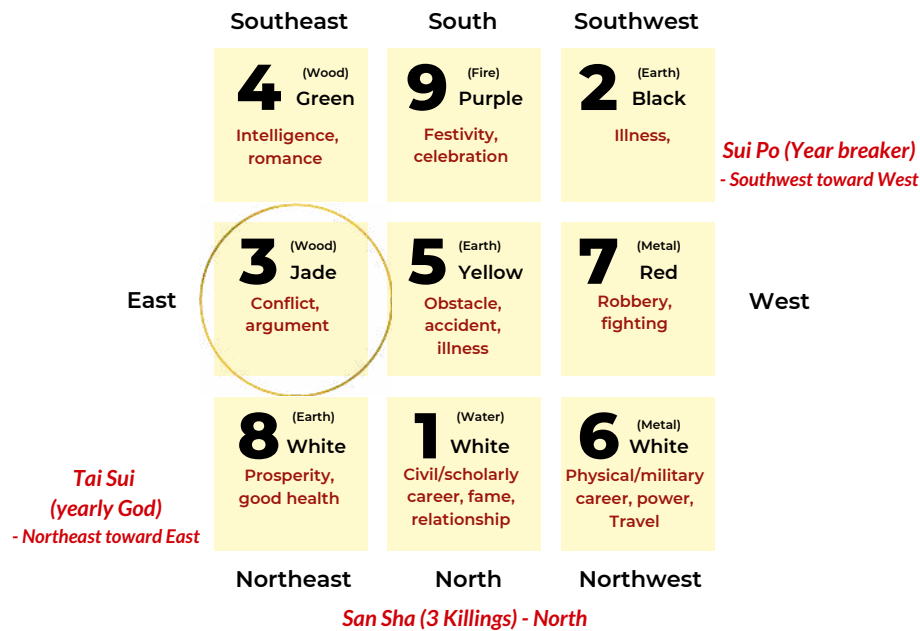

6. To enhance (physical/military type 武) career luck, power, travel (star 6 White)

In the Northwest (6 White star), add

- bronze *Qi Lin*
- bronze *dragon*
- statue of a *horse*
- painting of *dragons or horses*
- any *trophy or award*
- add the color of *yellow/brown (Earth)*
- avoid the color of *red/purple (Fire)*

虎

2022

7. To enhance intelligence, wisdom, romance, helpful people (star 4 Green)

In the Southeast (4 Green star), add

- Wen Chang Pagoda
- Chinese ink brush set
- 4 lucky bamboos
- green plants
- add Water elements such as the color of blue/black

虎

2022

8. To control the conflict, argument, negative people, or legal issues (star 3 Jade)

In the East (3 Jade star), add Metal or Fire elements:

- Luo Pan (Feng Shui compass) or Ba Gua
- bronze dragon turtle
- bronze Qi Lin/Pi Xiu
- add colors of red/purple (Fire) or white/silver (Metal).
- avoid blue/black (Water) or green (Wood colors).

虎

2022

9. To control robbery, fighting, accidents, money loss, or legal trouble (star 7 Red)

In the West (7 Red star), add Water element:

- Saltwater cure
- picture or painting of water/ocean
- add colors of black or blue (eg, black area rug)
- avoid colors of yellow or brown (Earth)
- Luo Pan (feng shui compass) or Ba Gua
- Qi Lin or Pi Xiu