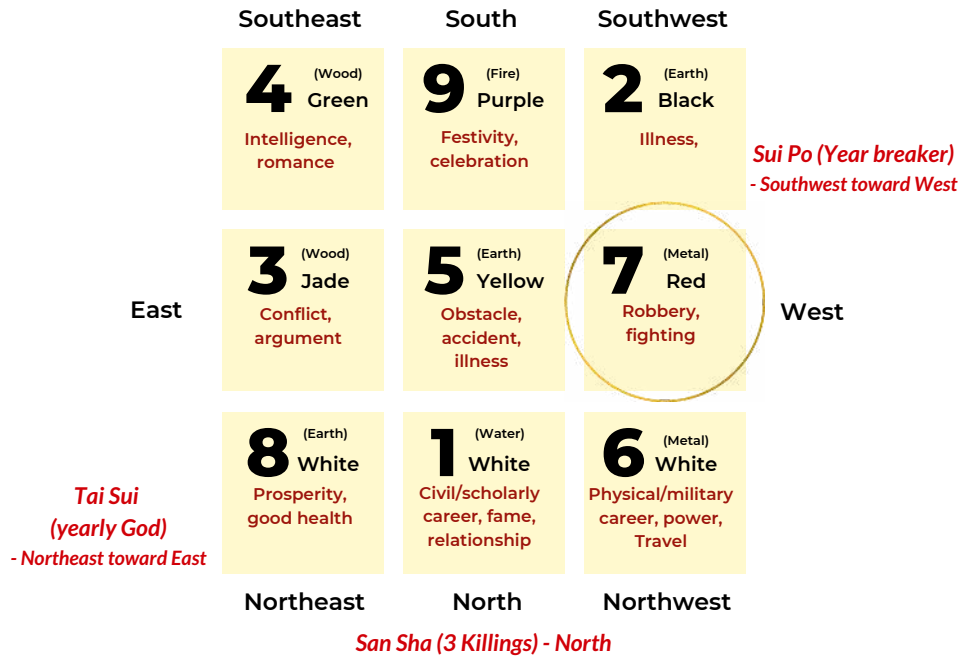

虎

2022

7. To enhance intelligence, wisdom, romance, helpful people (star 4 Green)

In the Southeast (4 Green star), add

- Wen Chang Pagoda
- Chinese ink brush set
- 4 lucky bamboos
- green plants
- add Water elements such as the color of blue/black

虎

2022

8. To control the conflict, argument, negative people, or legal issues (star 3 Jade)

In the East (3 Jade star), add Metal or Fire elements:

- Luo Pan (Feng Shui compass) or Ba Gua
- bronze dragon turtle
- bronze Qi Lin/Pi Xiu
- add colors of red/purple (Fire) or white/silver (Metal).
- avoid blue/black (Water) or green (Wood colors).

虎

2022

9. To control robbery, fighting, accidents, money loss, or legal trouble (star 7 Red)

In the West (7 Red star), add Water element:

- Saltwater cure
- picture or painting of water/ocean
- add colors of black or blue (eg, black area rug)
- avoid colors of yellow or brown (Earth)
- Luo Pan (feng shui compass) or Ba Gua
- Qi Lin or Pi Xiu