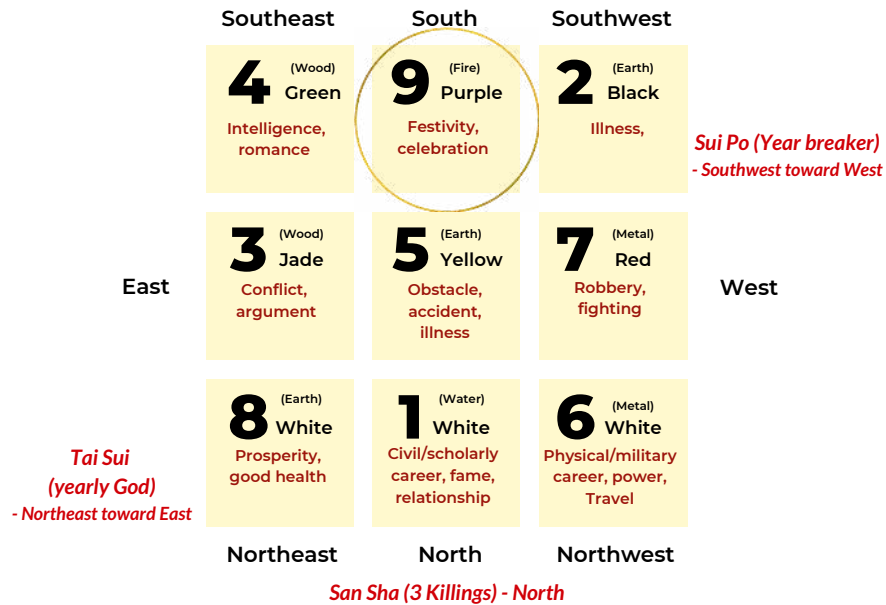

Suitable colors:

- Black, blue, or white/silver/gold.

Avoid colors:

- Red, purple.

** Avoid construction In these areas.

虎

2022

3. To enhance wealth luck (star 8)

In the Northeast (8 White star), add any **Earth or Fire elements**

- ceramic or porcelain vase/teapot
- jade or crystal (Amethyst)
- color or red, purple, yellow, or brown
- any money enhancer (money jar, money frog, money god...)

虎

2022

4. To enhance festivity, romance, and relationship luck (star 9)

In the South (9 Purple star), add any **Wood or Fire elements**

- red candles or lanterns
- red flowers
- Amethyst crystal
- colors of red, purple, pink, or green
- lucky bamboo

虎

2022

	Southeast	South	Southwest	
	4 (Wood) Green Intelligence, romance	9 (Fire) Purple Festivity, celebration	2 (Earth) Black Illness,	<i>Sui Po (Year breaker) - Southwest toward West</i>
East	3 (Wood) Jade Conflict, argument	5 (Earth) Yellow Obstacle, accident, illness	7 (Metal) Red Robbery, fighting	West
<i>Tai Sui (yearly God) - Northeast toward East</i>	8 (Earth) White Prosperity, good health	1 (Water) White Civil/scholarly career, fame, relationship	6 (Metal) White Physical/military career, power, Travel	
	Northeast	North	Northwest	
		<i>San Sha (3 Killings) - North</i>		